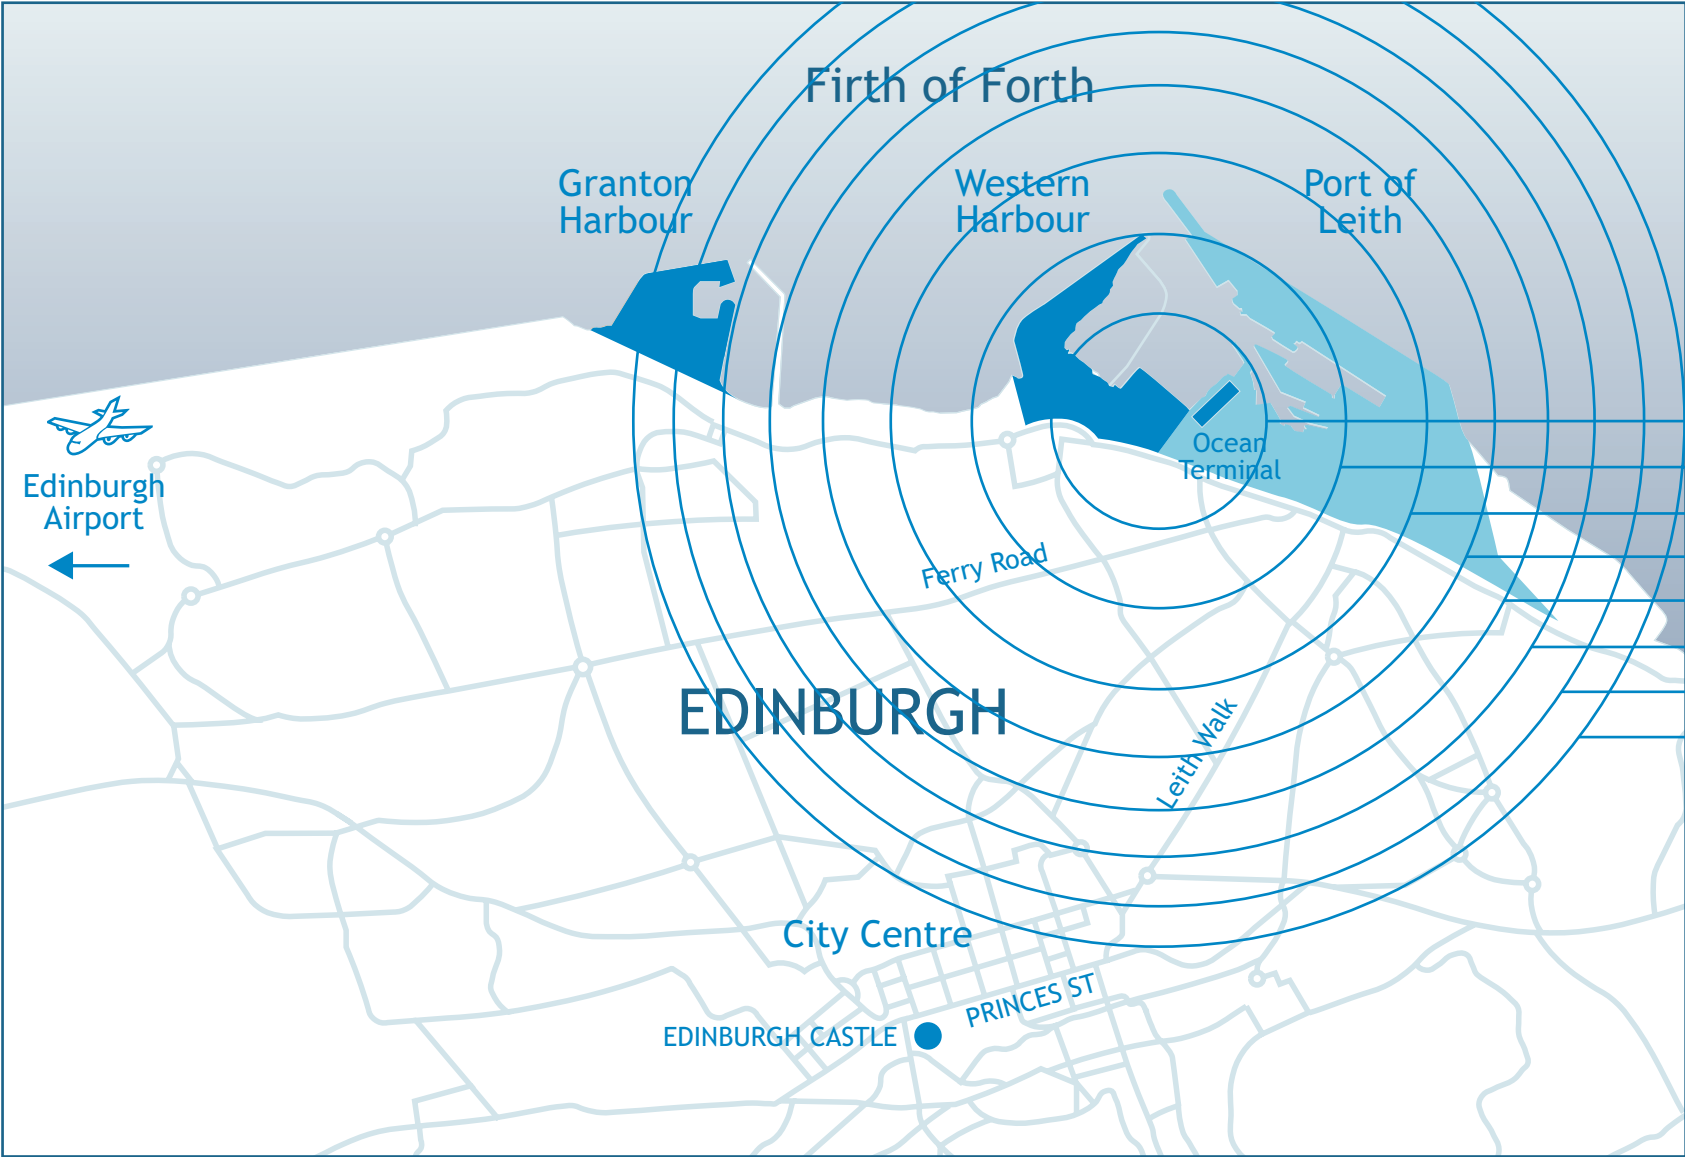

Walking Distances

Edinburgh
Forthside

Average time taken

- 5 Minutes (500m)
- 10 Minutes (1000m)
- 15 Minutes (1500m)
- 20 Minutes (1600m)
- 25 Minutes (1800m)
- 30 Minutes (2000m)
- 35 Minutes (2200m)
- 40 Minutes (2500m)